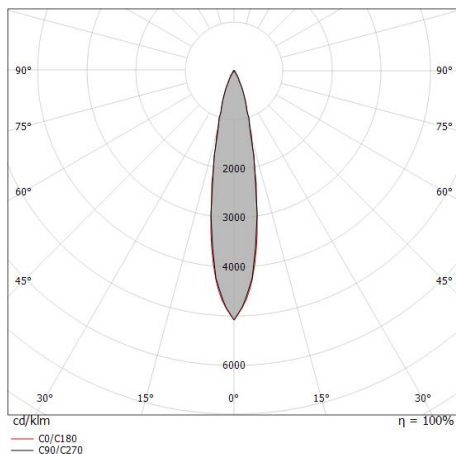

Uplights | 1 x powerLED 5 W DC 24 V | CRI 80
81185M15

Single emission uplights for outdoor application. The super warm white LED light source with a spot light distribution is composed of 1 powered LEDs with CCT of 2700 K and a CRI 80; the source luminous flux is 490 lm, with a 98.0 lm/W nominal luminous efficacy.

The device body is made of die-cast aluminium en ab - 46100 and features a black finish, processed by means of open pore anodizing + powder coating; the diffuser is made of extra clear glass - tempered. The ingress protection degree is IP68; the total weight is of 0.2 kg.

The total absorbed power is 5 W. The power supply cable is included and features a 1 m length.

The device features protection class III and can be floor-mounted with an outer casing, code 99855(for concrete or masonry).

Compliant with the EN 60598-1 standard and its specific provisions.