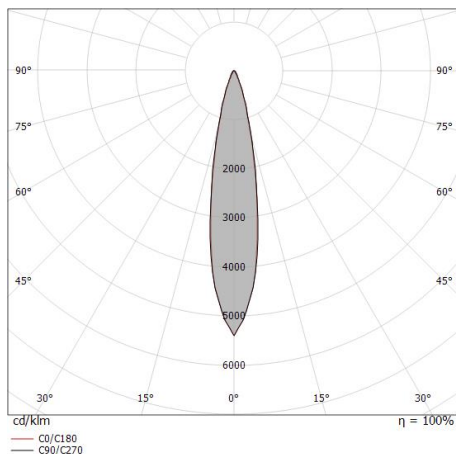

Cables Electrification

Cable connector	No
-----------------	----

Uplights | 1 x powerLED 9 W DC 24 V | CRI 80
80579W20

Single emission uplights for outdoor application. The warm white LED light source is composed of 1 powered LEDs with CCT of 3000 K and a CRI 80; the source luminous flux is 760 lm, with a 84.4 lm/W nominal luminous efficacy.

Compliant with the EN 60598-1 standard and its specific provisions.

Distance [m]	Cone diameter [m]	illuminance [lx]
0.5	0.18 0.17	E(0°) 13497 E(C90) 10.0° 6495 E(C0) 9.9° 6518
1.0	0.35 0.35	E(0°) 3374 E(C90) 10.0° 1624 E(C0) 9.9° 1630
1.5	0.53 0.52	E(0°) 1500 E(C90) 10.0° 722 E(C0) 9.9° 724
2.0	0.71 0.70	E(0°) 844 E(C90) 10.0° 406 E(C0) 9.9° 407
2.5	0.88 0.87	E(0°) 540 E(C90) 10.0° 260 E(C0) 9.9° 261
3.0	1.06 1.05	E(0°) 375 E(C90) 10.0° 180 E(C0) 9.9° 181

Distance [m] Cone diameter [m] illuminance [lx]

— C0/C180 (Half-peak divergence: 19.8°)
 — C90/C270 (Half-peak divergence: 20.0°)

Energieeffizienzklasse

ieses Produkt enthält eine Lichtquelle der Energieeffizienzklasse E.