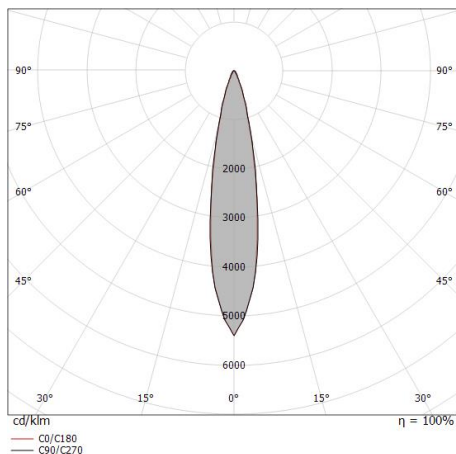

Cables Electrification

Cable connector	No
-----------------	----

Uplights | 1 x powerLED 9 W DC 24 V | CRI 80
80579N20

Single emission uplights for outdoor application. The natural white LED light source is composed of 1 powered LEDs with CCT of 4000 K and a CRI 80; the source luminous flux is 821 lm, with a 91.2 lm/W nominal luminous efficacy.

Compliant with the EN 60598-1 standard and its specific provisions.

Distance [m]	Cone diameter [m]	illuminance [lx]
0.5	0.18 0.17	E(0°) 14571 E(C90) 10.0° 7011 E(C0) 9.9° 7037
1.0	0.35 0.35	E(0°) 3643 E(C90) 10.0° 1753 E(C0) 9.9° 1759
1.5	0.53 0.52	E(0°) 1619 E(C90) 10.0° 779 E(C0) 9.9° 782
2.0	0.71 0.70	E(0°) 911 E(C90) 10.0° 438 E(C0) 9.9° 440
2.5	0.88 0.87	E(0°) 583 E(C90) 10.0° 280 E(C0) 9.9° 281
3.0	1.06 1.05	E(0°) 405 E(C90) 10.0° 195 E(C0) 9.9° 195

Distance [m] Cone diameter [m] illuminance [lx]

— C0/C180 (Half-peak divergence: 19.8°)
— C90/C270 (Half-peak divergence: 20.0°)

Energieeffizienzklasse

ieses Produkt enthält eine Lichtquelle der Energieeffizienzklasse E.