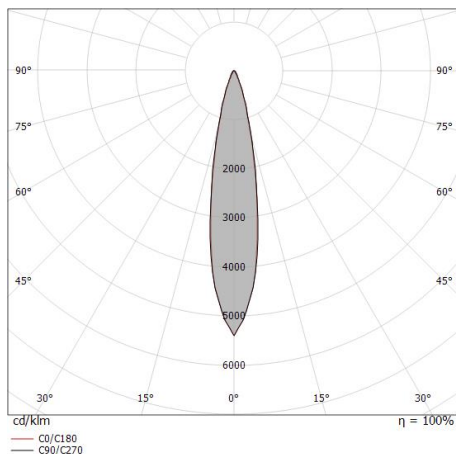

Cable connector	No
-----------------	----

Uplights | 1 x powerLED 9 W DC 24 V | CRI 80
80578W20

Single emission uplights for outdoor application. The warm white LED light source is composed of 1 powered LEDs with CCT of 3000 K and a CRI 80; the source luminous flux is 760 lm, with a 84.4 lm/W nominal luminous efficacy.

Compliant with the EN 60598-1 standard and its specific provisions.

Distance [m]	Cone diameter [m]	illuminance [lx]
0.5	0.18 0.17	E(0°) 13497 E(C90) 10.0° 6495 E(C0) 9.9° 6518
1.0	0.35 0.35	E(0°) 3374 E(C90) 10.0° 1624 E(C0) 9.9° 1630
1.5	0.53 0.52	E(0°) 1500 E(C90) 10.0° 722 E(C0) 9.9° 724
2.0	0.71 0.70	E(0°) 844 E(C90) 10.0° 406 E(C0) 9.9° 407
2.5	0.88 0.87	E(0°) 540 E(C90) 10.0° 260 E(C0) 9.9° 261
3.0	1.06 1.05	E(0°) 375 E(C90) 10.0° 180 E(C0) 9.9° 181