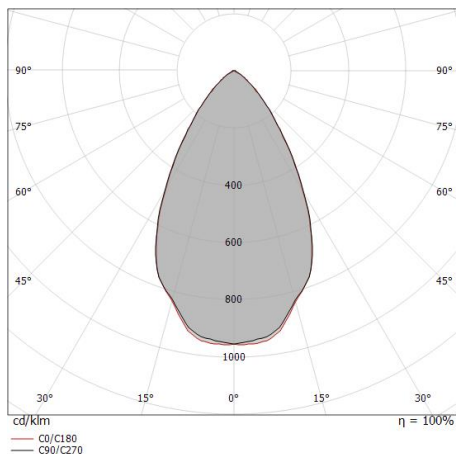

Cable connector	No
-----------------	----

Uplights | 1 x powerLED 9 W DC 24 V | CRI 80
80578N60

Single emission uplights for outdoor application. The natural white LED light source with a wide flood light distribution is composed of 1 poweredLEDs with CCT of 4000 K and a CRI 80; the source luminous flux is 821 lm, with a 91.2 lm/W nominal luminous efficacy.

Compliant with the EN 60598-1 standard and its specific provisions.

Distance [m]	Cone diameter [m]	illuminance [lx]
0.5	0.58 0.58	E(0°) 2363 E(C90) 30.2° 768 E(C0) 30.0° 774
1.0	1.16 1.15	E(0°) 591 E(C90) 30.2° 192 E(C0) 30.0° 193
1.5	1.75 1.73	E(0°) 263 E(C90) 30.2° 85 E(C0) 30.0° 86
2.0	2.33 2.31	E(0°) 148 E(C90) 30.2° 48 E(C0) 30.0° 48
2.5	2.91 2.89	E(0°) 95 E(C90) 30.2° 31 E(C0) 30.0° 31
3.0	3.49 3.46	E(0°) 66 E(C90) 30.2° 21 E(C0) 30.0° 21