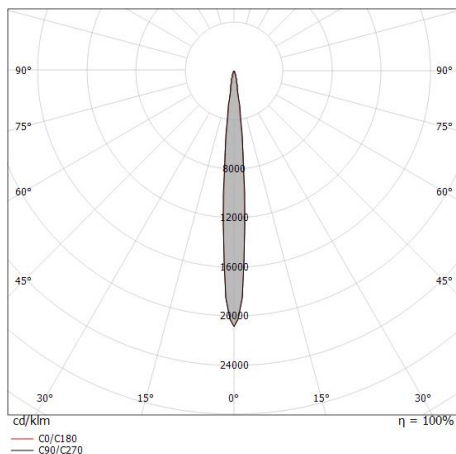

Uplights | 198-264 V | 1 x powerLED 8 W DC - 9 W AC | CRI 80
80571N06

Single emission uplights for outdoor application. The natural white LED light source with a ultra spot light distribution is composed of 1 powered LEDs with CCT of 4000 K and a CRI 80; the source luminous flux is 1013 lm, with a 126.6 lm/W nominal luminous efficacy.

The total absorbed power is 9 W. The power supply cable is included and features a 1 m length.

The device features protection class I and can be floor-mounted with an outer casing, code 99681(for concrete or masonry).

Compliant with the EN 60598-1 standard and its specific provisions.

Distance [m]	Cone diameter [m]	illuminance [lx]
0.5	0.08 0.08	E(0°) 41634 E(C90) 20869 E(C0) 20985
1.0	0.12 0.16	E(0°) 10409 E(C90) 5217 E(C0) 5246
1.5	0.25 0.24	E(0°) 4626 E(C90) 2319 E(C0) 2332
2.0	0.34 0.32	E(0°) 2602 E(C90) 1304 E(C0) 1312
2.5	0.42 0.40	E(0°) 1665 E(C90) 835 E(C0) 839
3.0	0.50 0.48	E(0°) 1157 E(C90) 580 E(C0) 583

Energieeffizienzklasse

ieses Produkt enthält eine Lichtquelle der Energieeffizienzklasse E.

Illuminotechnical Eigenschaften

Light Output Ratio (LOR)	49 %
Lichtstrom (Lichtquelle)	1013 lm
Leuchten Lichtstrom	499 lm
Consumption	9 W
Leuchten Lichtausbeute	55 lm/W
Farbtemperatur	4000 K
Standard Deviation of Colour Matching	3 Step MacAdam
Farbwiedergabeindex	80 Ra