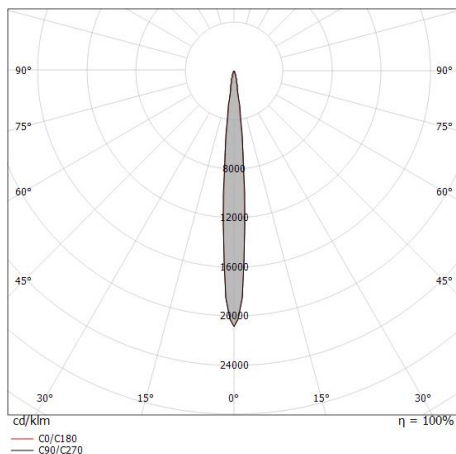

## Cables Electrification

Cable connector	No
-----------------	----

Uplights | 1 x powerLED 9 W DC 24 V | CRI 80  
**80568N06**

Single emission uplights for outdoor application. The natural white LED light source with a ultra spot light distribution is composed of 1 poweredLEDs with CCT of 4000 K and a CRI 80; the source luminous flux is 1013 lm, with a 112.6 lm/W nominal luminous efficacy.

Compliant with the EN 60598-1 standard and its specific provisions.

Distance [m]	Cone diameter [m]	illuminance [lx]
0.5	0.08 0.08	E(0°) 41634 E(C90) 4.8° 20869 E(C0) 4.6° 20985
1.0	0.17 0.16	E(0°) 10409 E(C90) 4.8° 5217 E(C0) 4.6° 5246
1.5	0.25 0.24	E(0°) 4626 E(C90) 4.8° 2319 E(C0) 4.6° 2332
2.0	0.34 0.32	E(0°) 2602 E(C90) 4.8° 1304 E(C0) 4.6° 1312
2.5	0.42 0.40	E(0°) 1665 E(C90) 4.8° 835 E(C0) 4.6° 839
3.0	0.50 0.48	E(0°) 1157 E(C90) 4.8° 580 E(C0) 4.6° 583

Distance [m] Cone diameter [m] illuminance [lx]  
 — C0/C180 (Half-peak divergence: 9.2°)  
 - - C90/C270 (Half-peak divergence: 9.6°)