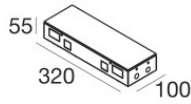

Einbaugehäuse
installationsposition: decke L=320mm, H=55mm, D=100mm

Code
62900