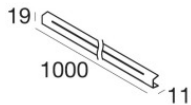

Diffusor

Code
65054