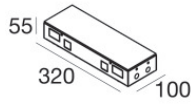

Fylo+ Recessed_4 | Lines | Accessories
65010

Einbaugehäuse
installationsposition: decke L=320mm, H=55mm, D=100mm

Code
62900