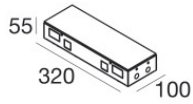

Fylo+ Recessed_2 | Lines | Accessories
65007

Einbaugehäuse
installationsposition: decke L=320mm, H=55mm, D=100mm

Code
62900