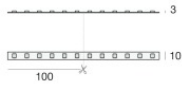

Modular
63560L02M

Components

Dropper RGB 60 LEDs/m - LED Strip | topLED 72 W DC 24 V | 14.4 W/m

Code
98025