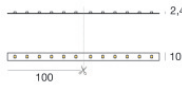

Ribbon Basic 60 LEDs/m - LED Strip | topLED 24 W DC 24 V | 4.8 W/m | 570.2 Lm/m

Code
98012